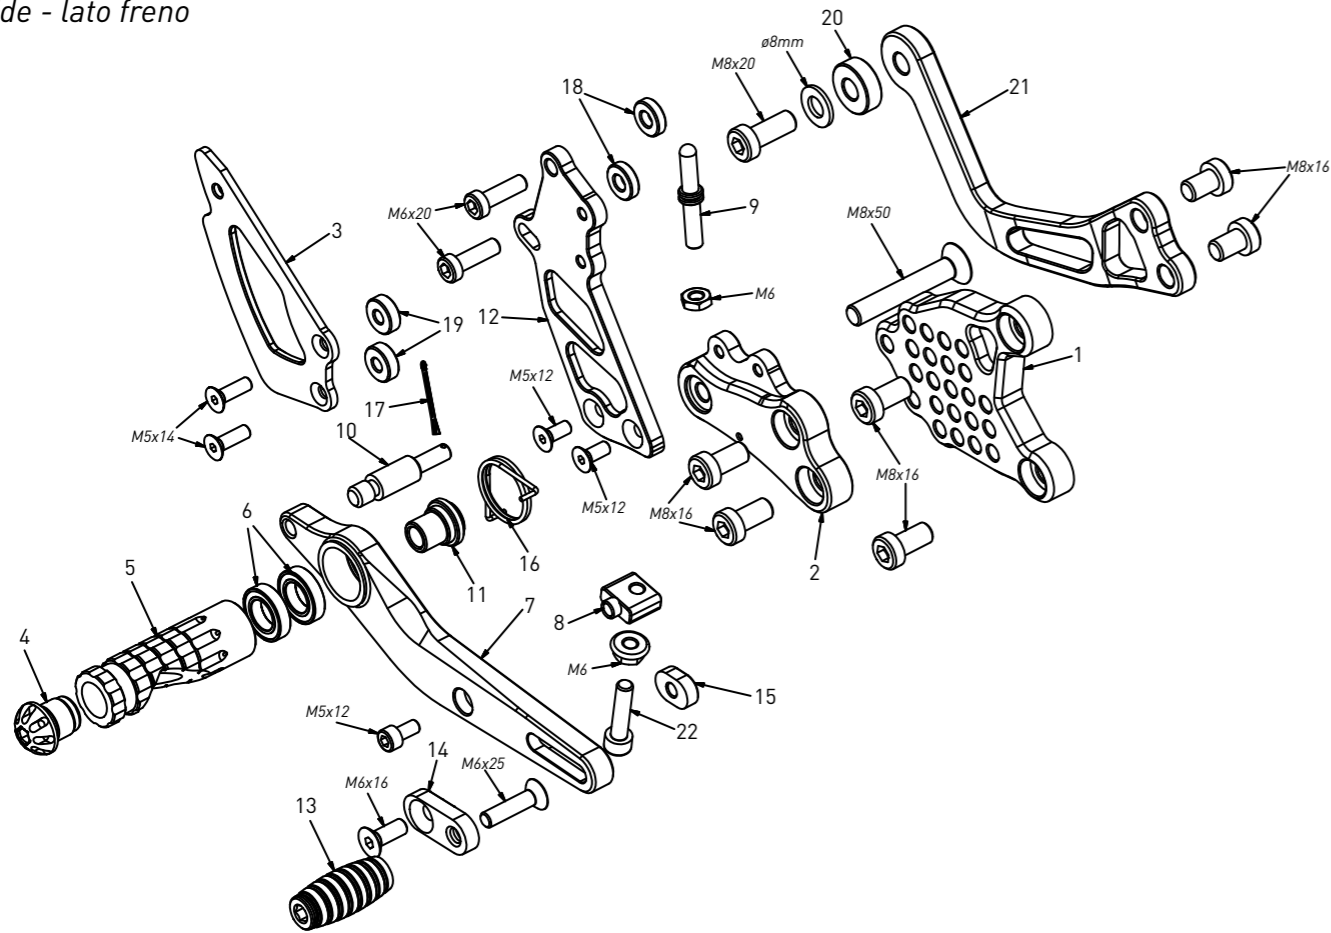

**code A005 - Aprilia RSV4/Tuono V4 '17/'20 (normal shifting)**

brake side - lato freno

All spare parts include the relative screws for fixing.

It is possible to buy the footboard screws kit code Kvit\_A005, price 5,00 €

Tutti i ricambi comprendono le relative viti per il fissaggio.

E' possibile acquistare il kit viti pedana con il codice Kvit\_A005, prezzo 5,00€

The footrests with code PG01/PG02/PG03/PG04 include the cap, code PG00, which can also be purchased separately.

**code A005 - brake side - lato freno**

n°	description - descrizione	code
1	back plate - arretratore	AR_008
2	plate - piastra	PS_006
3	heel plate - battitacco	BT_002
4	cap - tappo	PG00
5	footpeg - poggiatesti	PG01
6	bearing - cuscinetto	CS002
7	brake lever - leva freno	FN_033
8	registro - adjuster	FN_025
9	pump pin - perno pompa	PF_010
10	brake pin - perno freno	PF_009B
11	bush - boccia	BC_002
12	pump support - portapompa	PP_010
13	frontpeg - puntalino	PU_001
14	sliding plate - piastra scorrevole	PU_004
15	anchor - tassello	PU_005
16	spring - molla	MO_002
17	forelock - coppiglia	FN_001
18	4mm spacer - spessore 4mm	SP_004
19	5mm spacer - spessore 5mm	SP_001
20	7mm spacer - spessore 7mm	SP_006
21	exhaust bracket - staffa scarico	SS_013
22	adjuster screw - vite registro	FN_014

**code A005 - gear side - lato cambio**

n°	description - descrizione	code
1	back plate - arretratore	AR_007
2	plate - piastra	PS_029
3	gear lever - leva cambio	LC_005
4	bearing - cuscinetto	CS_001
5	heel plate - battitacco	BT_002
6	cap - tappo	PG00
7	footpeg - poggiatesti	PG02
8	frontpeg - puntalino	PU_001
9	bush - boccia	BC_001
10	gear rod - asta cambio	R021_30S
11	gear rod - asta cambio	R021_20S
12	LH uniball - uniball SX	RH01_SX