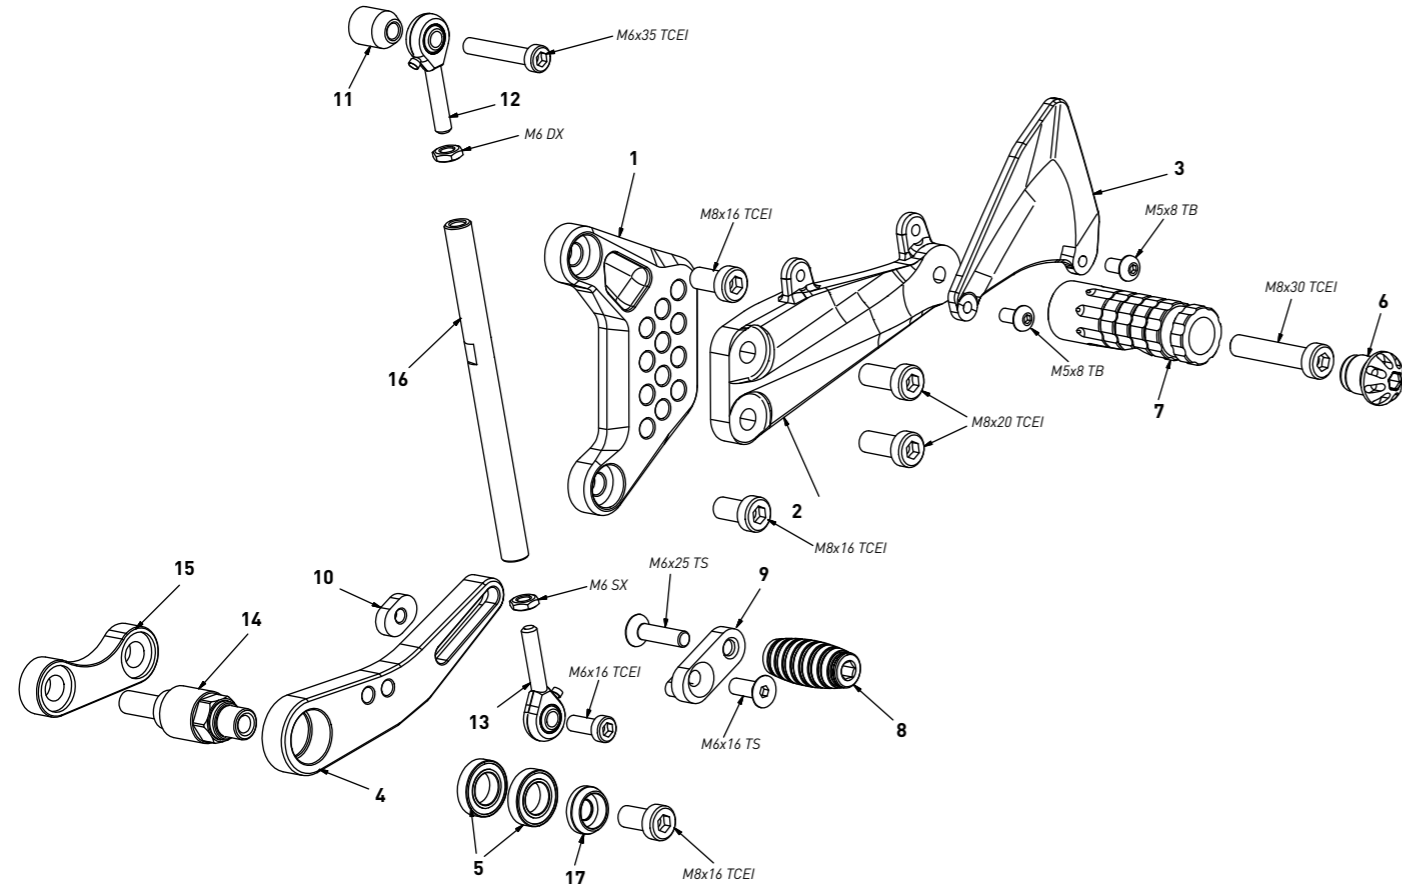

code MV02R - MV Agusta F3/B3 EAS '11/'16 (reverse shifting)

brake side - lato freno

All spare parts include the relative screws for fixing.

It is possible to buy the footboard screws kit code KVIT_MV02R, price 6,00 €

code MV02R - brake side - lato freno		
n°	description - descrizione	code
1	back plate - arretratore	AR_084
2	plate - piastra	PS_032T
3	cap - tappo	PG00_BK
4	foot peg - poggiapiede	PG03
5	brake lever - leva freno	FN_017A
6	lever bracket - supporto leva	FN_017B
7	bearing - cuscinetto	CS_001
8	toe peg - puntalino	PU_001_BK
9	sliding plate - piastra scorrevole	PU_004
10	anchor - tassello	PU_005
11	2mm spacer - spessore 2mm	SP_018

code MV02R - MV Agusta F3/B3 EAS '11/'16 (reverse shifting)

gear side - lato cambio

All spare parts include the relative screws for fixing.

It is possible to buy the footboard screws kit code KVIT_MV02R, price 6,00 €

code MV02R - gear side - lato cambio		
n°	description - descrizione	code
1	back plate - arretratore	AR_083
2	plate - piastra	PS_037T
3	heelplate - battitacco	BT_019
4	gear lever - leva cambio	LC_017
5	bearing - cuscinetto	CS_002
6	cap - tappo	PG00_BK
7	foot peg - poggiapiede	PG03
8	toe peg - puntalino	PU_001_BK
9	sliding plate - piastra scorrevole	PU_004
10	anchor - tassello	PU_005
11	spacer - spessore	DC_019
12	RH uniball - uniball DX	RH01_DX
13	LH uniball - uniball SX	RH01_SX
14	gear spacer - distanziale	DC_024
15	spacer bracket - supporto	DC_024B
16	gear rod - asta cambio	R021_145
17	bush - boccia	BC_030B