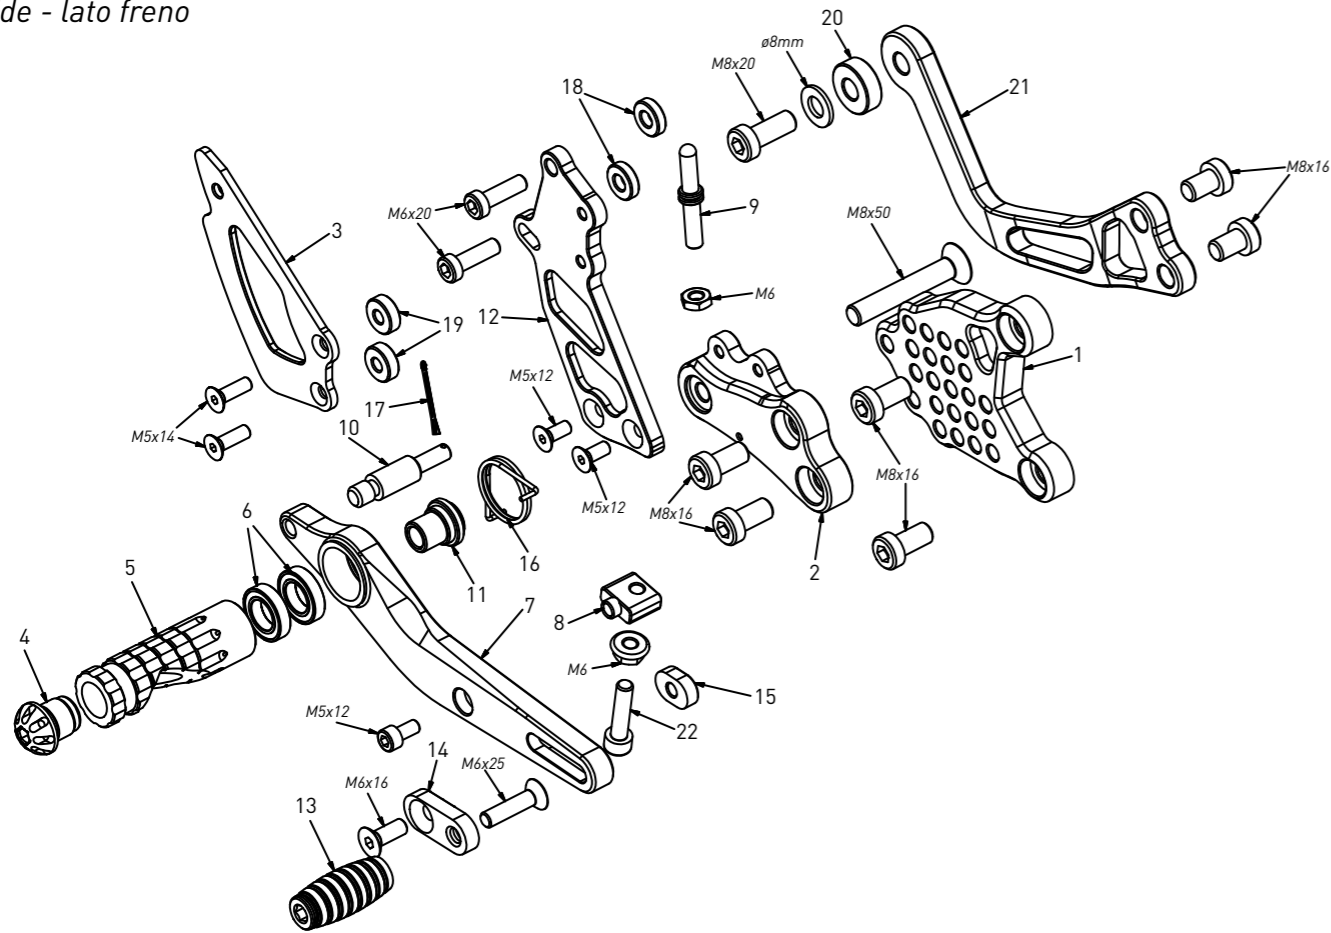

**code A005R - Aprilia RSV4/Tuono V4 '17/'20 (reverse shifting)**

brake side - lato freno

All spare parts include the relative screws for fixing.

It is possible to buy the footboard screws kit code KVIT\_A005R, price 5,00 €

**code A005R - brake side - lato freno**

n°	description - descrizione	code
1	back plate - arretratore	AR_008
2	plate - piastra	PS_006
3	heel plate - battitacco	BT_002
4	cap - tappo	PG00
5	footpeg - poggiatesti	PG01
6	bearing - cuscinetto	CS002
7	brake lever - leva freno	FN_033
8	registro - adjuster	FN_025
9	pump pin - perno pompa	PF_010
10	brake pin - perno freno	PF_009B
11	bush - boccia	BC_002
12	pump support - portapompa	PP_010
13	frontpeg - puntalino	PU_001
14	sliding plate - piastra scorrevole	PU_004
15	anchor - tassello	PU_005
16	spring - molla	MO_002
17	forelock - coppiglia	FN_001
18	4mm spacer - spessore 4mm	SP_004
19	5mm spacer - spessore 5mm	SP_001
20	7mm spacer - spessore 7mm	SP_006
21	exhaust bracket - staffa scarico	SS_013
22	adjuster screw - vite registro	FN_014

**code A005R - gear side - lato cambio**

n°	description - descrizione	code
1	back plate - arretratore	AR_007
2	12mm spacer - spessore 12mm	SP_009
3	plate - piastra	PS_048
4	bearing - cuscinetto	CS_002
5	heel plate - battitacco	BT_002
6	gear lever - leva cambio	LC_026
7	gear pivot - albero cambio	SC_009
8	gear selector - selettore	SC_010
9	bush - boccia	BC_014
10	screw bush - boccia vite	DC_021
11	screw bush - boccia vite	DC_022
12	cap - tappo	PG00
13	footpeg - poggiatesti	PG02
14	frontpeg - puntalino	PU_001
15	sliding plate - piastra scorrevole	PU_004
16	anchor - tassello	PU_005
17	LH uniball - uniball SX	RH01_SX
18	threaded rod - barra filettata	AC01_DX
19	gear rod - asta cambio	R021_165
20	2mm spacer - spessore 2mm	SP_019
21	4mm spacer - spessore 4mm	SP_004